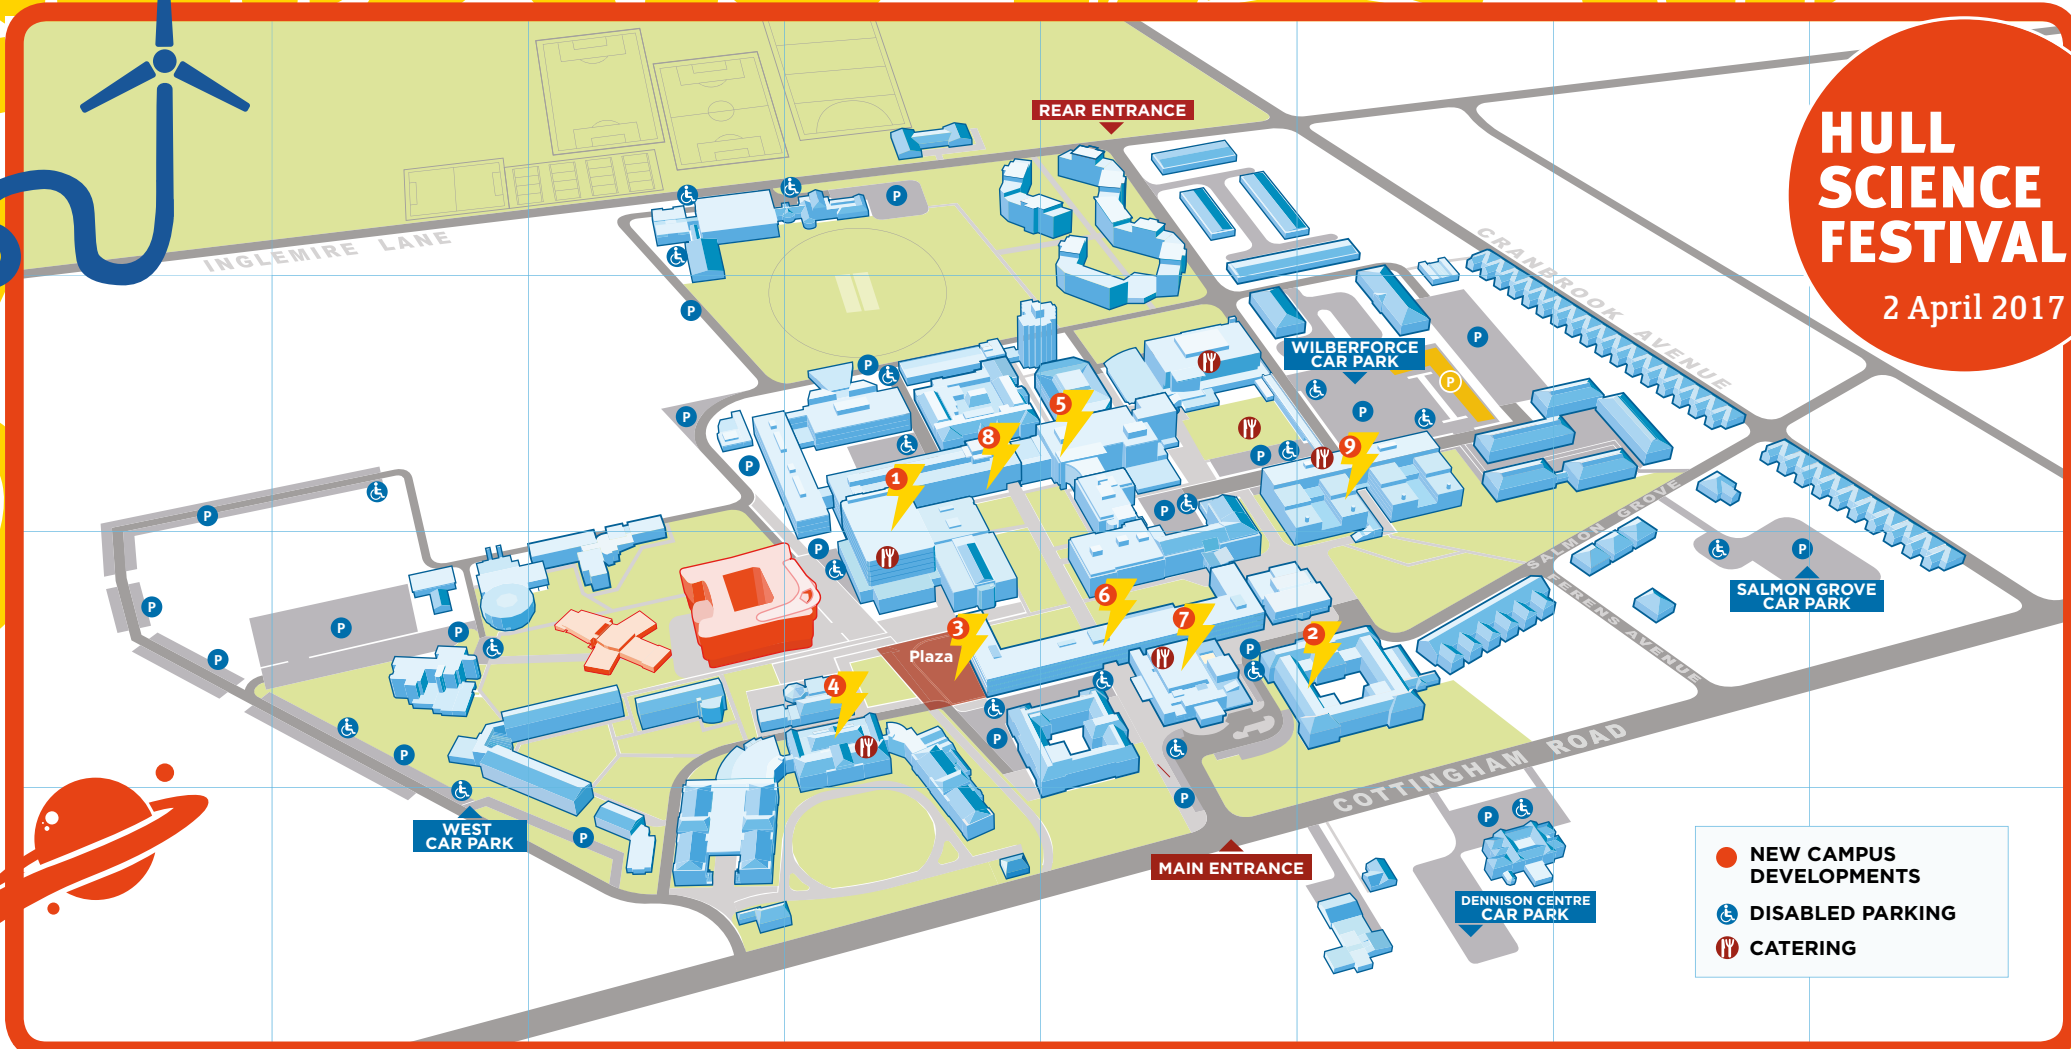

Wilberforce Building

Discovery Zone - the main arena.
Please see the website for details of all the attractions

Middleton Hall

Punk Science Intergalactic Supermassive Space Show
The Superhero Science Show
The Science of Everyday Life
The Super Intelligent High Tech Robot Show

**UNIVERSITY
OF HULL**

**UNIVERSITY
OF HULL**

**2 April
2017**

**HULL
SCIENCE
FESTIVAL
2017** GUIDEMAP

HULL SCIENCE FESTIVAL

2 April 2017

- NEW CAMPUS DEVELOPMENTS
- DISABLED PARKING
- CATERING

- | | | |
|--------------------------|-----------------------------|------------------------|
| 1 BRYNMOR JONES LIBRARY | 2 COHEN BUILDING | 3 THE CUBE |
| 4 DERWENT & ESK BUILDING | 5 HARDY BUILDING | 6 LARKIN BUILDING |
| 7 MIDDLETON HALL | 8 ROBERT BLACKBURN BUILDING | 9 WILBERFORCE BUILDING |